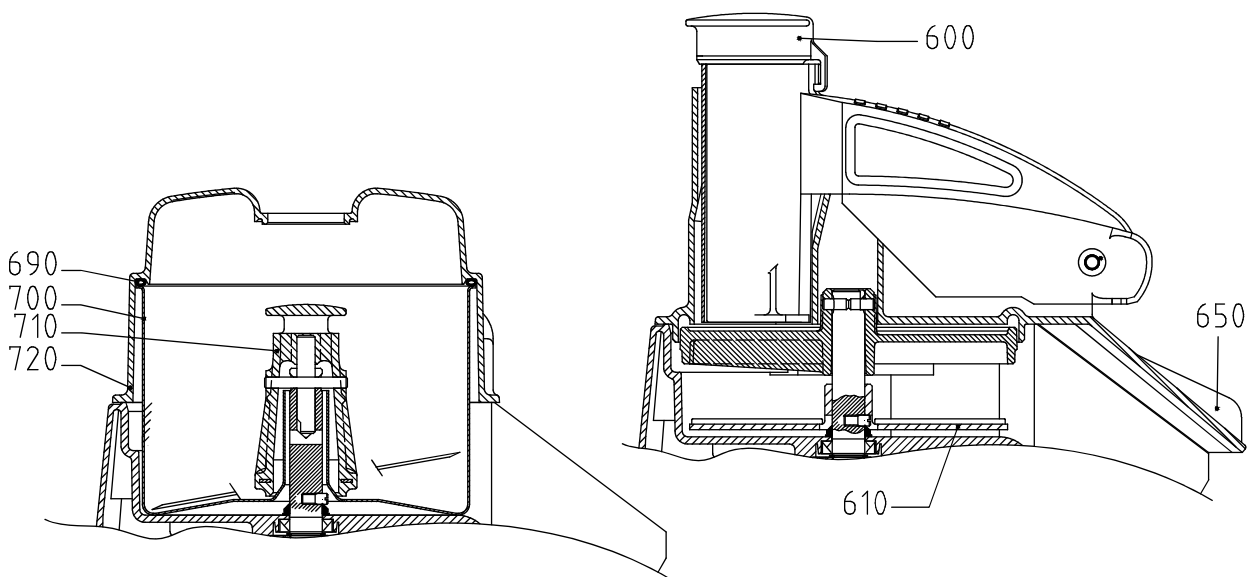

CUTTER/MIXER BOWL ATTACHMENT
SNABBHACKS-TILLSATS

VEGETABLE PREPARATION ATTACHMENT
GRÖNSAKSSKÄRAR-TILLSATS